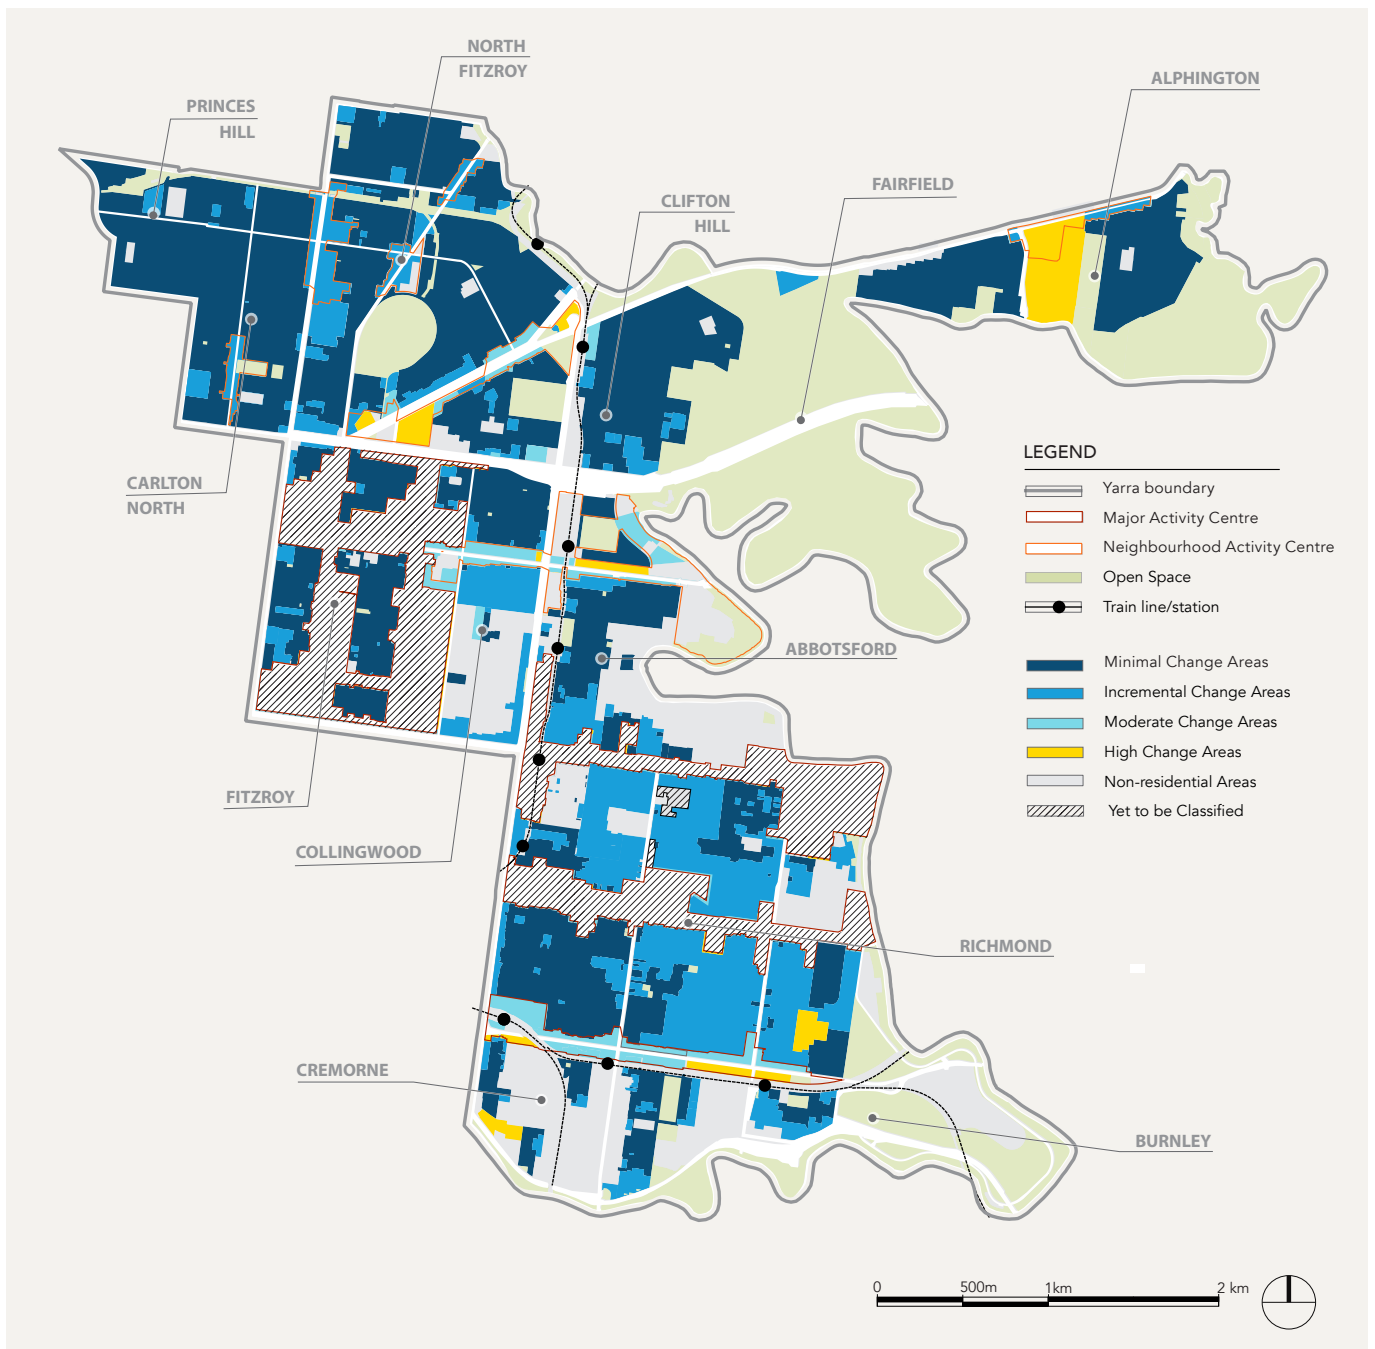

Housing Framework Map

ABBOTSFORD

FURTHER ENQUIRIES

CHANGE CATEGORIES

Minimal Change Areas

Minimal change area

Established residential areas in the Neighbourhood Residential Zone with heritage significance.

Incremental Change Areas

Incremental change area

Established residential areas and neighbourhood activity centres in the General Residential Zone that have limited heritage significance.

Moderate Change Areas

Moderate change area

Medium to large development sites in major activity centres, the Mixed Use Zone or identified as key development with heritage significance, sensitive residential interfaces or other site constraints.

High Change Areas

High change area

Large sites in major activity centres, the Mixed Use Zone or identified in as key development sites without heritage significance, sensitive residential interfaces or other site constraints.